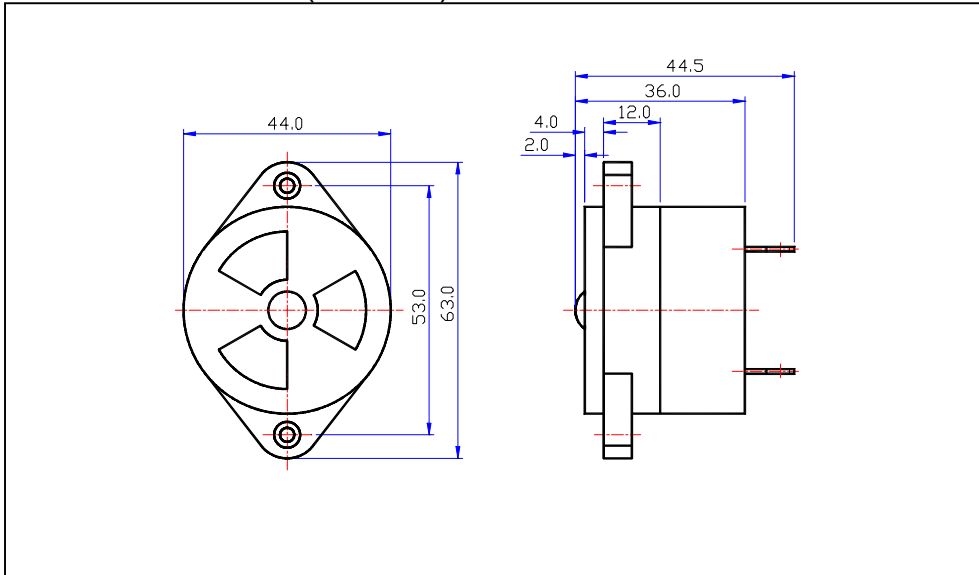

ECHO-PIEZO BUZZER

B58 SERIES

FEATURES:

- Single/pulse/siren/two/hex tone siren
- Impact resistance polycarbonate plastic housing
- Loud sound output
- Water-proof
- Sound adjustable cover
- Excellent resistance to moisture, dust and corrosion
- Operating temperature -20°C -- $+70^{\circ}\text{C}$
- Storage temperature -30°C -- $+70^{\circ}\text{C}$

DIMENSIONS: (unit: mm)

SPECIFICATIONS:

Model No.	Operating Voltage (VDC)	Rated Voltage (VDC)	Max. Current at Rated Voltage (mA)	Frequency (kHz)	Min. Sound Pressure at Rated Voltage (dBA/30cm)	Pulse Rate at Rated Voltage (Pulse/Sec)	Tone	Terminal
B58S3120	6-15	12	80	2.8±0.5	105	/	SINGLE	PIN
B58S3240	18-28	24	80	2.8±0.5	105	/	SINGLE	PIN
B58P3120	6-15	12	50	2.8±0.5	105	1.0-2.5	PULSE	PIN
B58P3240	18-28	24	50	2.8±0.5	105	1.0-2.5	PULSE	PIN
B58T3120	6-15	12	80	(2.5-2.8)±0.5	105	/	TWO	PIN
B58T3240	18-28	24	80	(2.5-2.8)±0.5	105	/	TWO	PIN
B58R3120	6-15	12	150	2.8±0.5	105	/	SIREN	PIN
B58R3120	18-28	24	150	2.8±0.5	105	/	SIREN	PIN
B58H3120	6-15	12	150	(2.0-3.0)±0.5	105	/	HEX	PIN
B58H3240	18-28	24	150	(2.0-3.0)±0.5	105	/	HEX	PIN